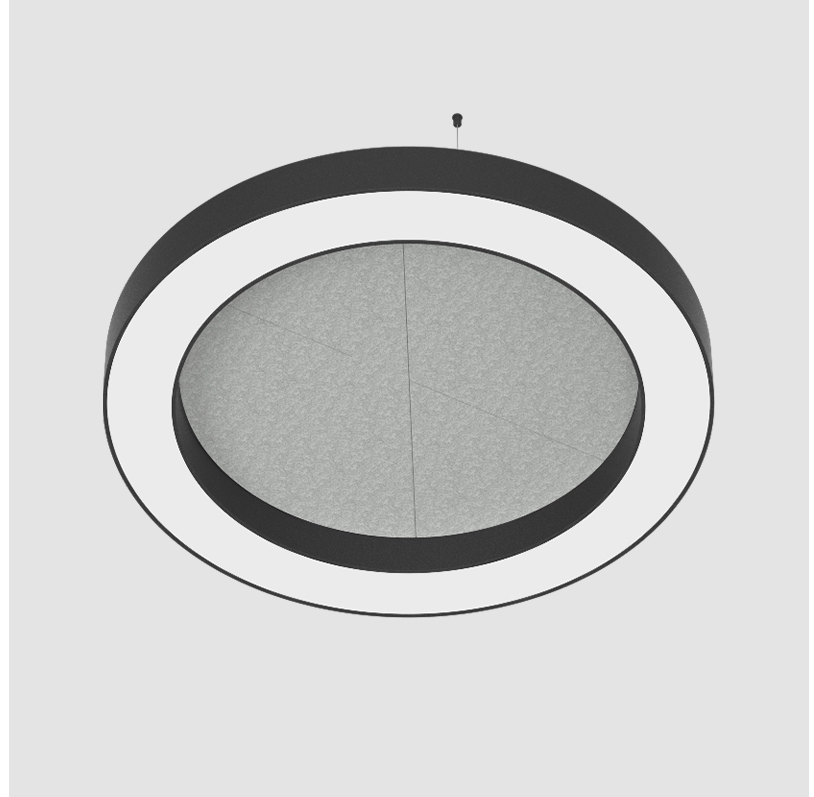

GENERAL

Series: Glorious Acoustic
Brand: Prolicht
Division: Architectural
Mounting Type: Suspension
Mounting Location: Ceiling
Subcategory: Acoustic

PHYSICAL

Shape: Round
Diameter (mm): 1250
Diameter (in): 49 ³/₁₆
Width (mm): 120
Width (in): 4 ³/₄
Light Distribution: Direct
Diffuser: PMMA - Opal / Micro-Prism
Fixture Finish: SSR / BKV / CWI / CRY / HAB / UFT / ITA / RUA / FTG / MYG / LOD / PUS / FRO / FUP / KIA / POP / BLS / SPG / MEY / GOH / GUM / CHC / COM / ABZ / JAG / OBR / MOS / ROR
Accent Finish: ANC / ASH / BNA / BTC / BZE / CEL / EGG / EVG / FOG / FOS / FST / FUA / IRI / IRO / KHA / LIC / LIM / MER / MSN / MUS / ONX / PEA / PLU / POL / PPY / RAY / ROY / RST / STE / SWD / TAN / TAU
Fixture Material: Aluminum
Cable Details: 2 000mm / 78 3/4" or 6 000mm / 236 1/4" Transparent Cable

ELECTRICAL

Lamp Type: LED (Zhaga Standard)
Input Wattage (W): 58.7
Total Output Wattage (W): 53.7
Dimming: Non-Dimmable
Driver Included: Yes
Driver Location: Integrated
Driver Type: Constant Current - Universal
Driver Class: Class 2
Input Voltage (V): 120 - 277

LED

Color Temperature (°K): 2700 / 3000 / 3500 / 4000
Max. Delivered Lumen (lm): 4979 / 5153 / 6051 / 5239
Nominal Lumen (lm): 7660 / 7928 / 9309 / 8060
CRI: >90 CRI
Lamp Life (hrs): 50000

OPTICAL

RATINGS AND CERTIFICATIONS

Certified By: CSA Certified to UL and CSA Standards
IP rating: IP20