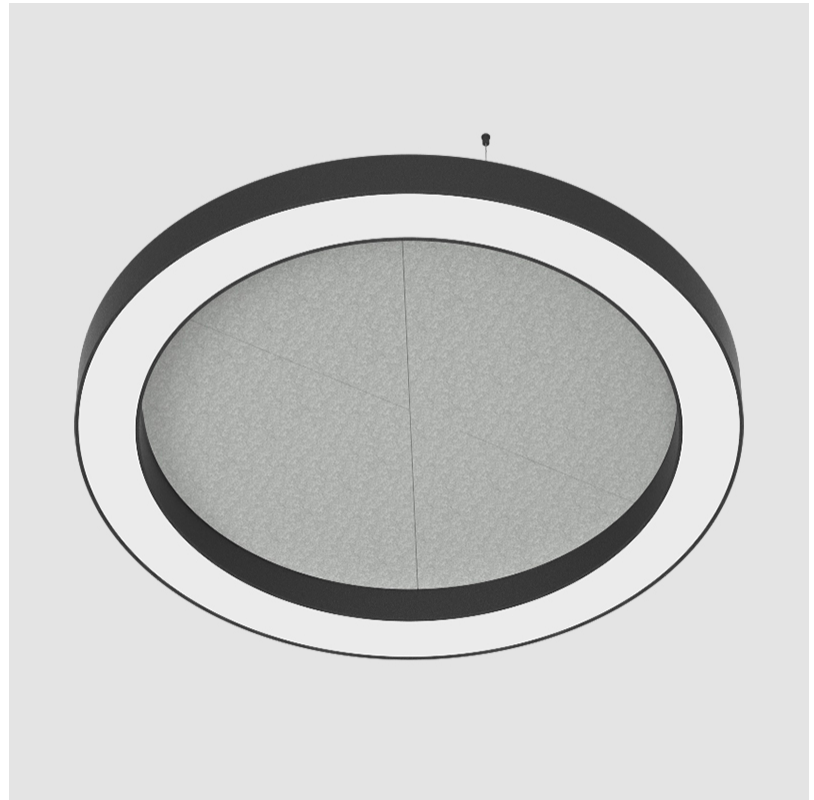

GENERAL

Series: Glorious Acoustic
Brand: Prolicht
Division: Architectural
Mounting Type: Suspension
Mounting Location: Ceiling
Subcategory: Acoustic

PHYSICAL

Shape: Round
Diameter (mm): 1550
Diameter (in): 61
Width (mm): 120
Width (in): 4 ¾
Light Distribution: Direct
Diffuser: [PMMA - Opal / Micro-Prism](#)
Fixture Finish: [SSR / BKV / CWI / CRY / HAB / UFT / ITA / RUA / FTG / MYG / LOD / PUS / FRO / FUP / KIA / POP / BLS / SPG / MEY / GOH / GUM / CHC / COM / ABZ / JAG / OBR / MOS / ROR](#)
Accent Finish: [ANC / ASH / BNA / BTC / BZE / CEL / EGG / EVG / FOG / FOS / FST / FUA / IRI / IRO / KHA / LIC / LIM / MER / MSN / MUS / ONX / PEA / PLU / POL / PPY / RAY / ROY / RST / STE / SWD / TAN / TAU](#)
Fixture Material: Aluminum
Cable Details: [2 000mm / 78 3/4" or 6 000mm / 236 1/4" Transparent Cable](#)

ELECTRICAL

Lamp Type: LED (Zhaga Standard)
Input Wattage (W): 110
Total Output Wattage (W): 100
Dimming: [Non-Dimmable](#)
Driver Included: Yes
Driver Location: Integrated
Driver Type: Constant Current - Universal
Driver Class: Class 2
Input Voltage (V): 120 - 277

LED

[Color Temperature (°K): 2700 / 3000 / 3500 / 4000](#)
Max. Delivered Lumen (lm): Max 12515
Nominal Lumen (lm): Max 16105
CRI: >90 CRI
Lamp Life (hrs): 50000

OPTICAL

RATINGS AND CERTIFICATIONS

Certified By: CSA Certified to UL and CSA Standards
IP rating: IP20