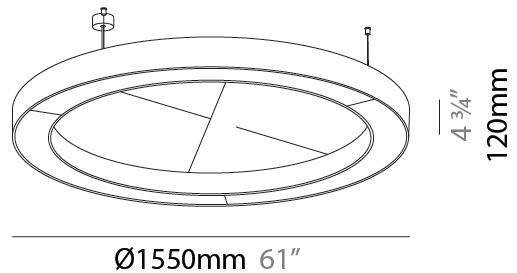

GENERAL

Series: Glorious Acoustic
Brand: Prolicht
Division: Architectural
Mounting Type: Suspension
Mounting Location: Ceiling
Subcategory: Acoustic

PHYSICAL

Shape: Round
Diameter (mm): 1550
Diameter (in): 61
Width (mm): 120
Width (in): 4 ¾
Light Distribution: Direct
Diffuser: PMMA - Opal / Micro-Prism
Fixture Finish: SSR / BKV / CWI / CRY / HAB / UFT / ITA / RUA / FTG / MYG / LOD / PUS / FRO / FUP / KIA / POP / BLS / SPG / MEY / GOH / GUM / CHC / COM / ABZ / JAG / OBR / MOS / ROR
Accent Finish: ANC / ASH / BNA / BTC / BZE / CEL / EGG / EVG / FOG / FOS / FST / FUA / IRI / IRO / KHA / LIC / LIM / MER / MSN / MUS / ONX / PEA / PLU / POL / PPY / RAY / ROY / RST / STE / SWD / TAN / TAU
Fixture Material: Aluminum
Cable Details: 2 000mm / 78 3/4" or 6 000mm / 236 1/4" Transparent Cable

ELECTRICAL

Lamp Type: LED (Zhaga Standard)
Input Wattage (W): 73.4
Total Output Wattage (W): 66.3
Dimming: Non-Dimmable
Driver Included: Yes
Driver Location: Integrated
Driver Type: Constant Current - Universal
Driver Class: Class 2
Input Voltage (V): 120 - 277

LED

Color Temperature (°K): 2700 / 3000 / 3500 / 4000
Max. Delivered Lumen (lm): 6224 / 6442 / 7564 / 6549
Nominal Lumen (lm): 9575 / 9910 / 11636 / 10075
CRI: >90 CRI
Lamp Life (hrs): 50000

OPTICAL

RATINGS AND CERTIFICATIONS

Certified By: CSA Certified to UL and CSA Standards
IP rating: IP20