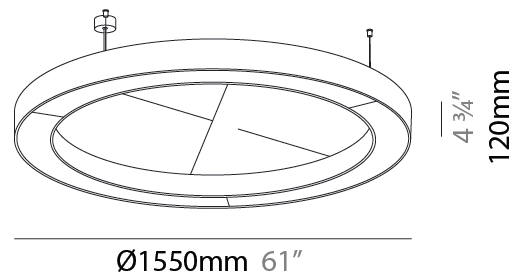

GENERAL

Series: Glorious Acoustic
Brand: Prolicht
Division: Architectural
Mounting Type: Suspension
Mounting Location: Ceiling
Subcategory: Acoustic

PHYSICAL

Shape: Round
Diameter (mm): 1550
Diameter (in): 61
Width (mm): 120
Width (in): 4 ¾
Light Distribution: Direct
Diffuser: [PMMA - Opal / Micro-Prism](#)
Fixture Finish: [SSR / BKV / CWI / CRY / HAB / UFT / ITA / RUA / FTG / MYG / LOD / PUS / FRO / FUP / KIA / POP / BLS / SPG / MEY / GOH / GUM / CHC / COM / ABZ / JAG / OBR / MOS / ROR](#)
Accent Finish: [ANC / ASH / BNA / BTC / BZE / CEL / EGG / EVG / FOG / FOS / FST / FUA / IRI / IRO / KHA / LIC / LIM / MER / MSN / MUS / ONX / PEA / PLU / POL / PPY / RAY / ROY / RST / STE / SWD / TAN / TAU](#)
Fixture Material: Aluminum
Cable Details: [2 000mm / 78 3/4" or 6 000mm / 236 1/4" Transparent Cable](#)

ELECTRICAL

Lamp Type: LED (Zhaga Standard)
Input Wattage (W): 110
Total Output Wattage (W): 100
Dimming: [Non-Dimmable](#)
Driver Included: Yes
Driver Location: Integrated
Driver Type: Constant Current - Universal
Driver Class: Class 2
Input Voltage (V): 120 - 277

LED

[Color Temperature (°K): 2700 / 3000 / 3500 / 4000](#)
Max. Delivered Lumen (lm): Max 12515
Nominal Lumen (lm): Max 16105
CRI: >90 CRI
Lamp Life (hrs): 50000

OPTICAL

RATINGS AND CERTIFICATIONS

Certified By: CSA Certified to UL and CSA Standards
IP rating: IP20