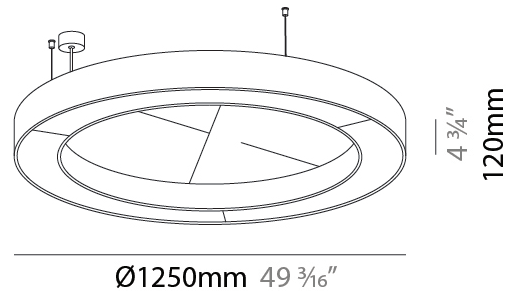

GENERAL

Series: Glorious Acoustic
Brand: Prolicht
Division: Architectural
Mounting Type: Suspension
Mounting Location: Ceiling
Subcategory: Acoustic

PHYSICAL

Shape: Round
Diameter (mm): 1250
Diameter (in): 49 ³/₁₆
Width (mm): 120
Width (in): 4 ³/₄
Light Distribution: Direct
Diffuser: PMMA - Opal / Micro-Prism
Fixture Finish: SSR / BKV / CWI / CRY / HAB / UFT / ITA / RUA / FTG / MYG / LOD / PUS / FRO / FUP / KIA / POP / BLS / SPG / MEY / GOH / GUM / CHC / COM / ABZ / JAG / OBR / MOS / ROR
Accent Finish: ANC / ASH / BNA / BTC / BZE / CEL / EGG / EVG / FOG / FOS / FST / FUA / IRI / IRO / KHA / LIC / LIM / MER / MSN / MUS / ONX / PEA / PLU / POL / PPY / RAY / ROY / RST / STE / SWD / TAN / TAU
Fixture Material: Aluminum
Cable Details: 2 000mm / 78 3/4" or 6 000mm / 236 1/4" Transparent Cable

ELECTRICAL

Lamp Type: LED (Zhaga Standard)
Input Wattage (W): 58.7
Total Output Wattage (W): 53.7
Dimming: Non-Dimmable
Driver Included: Yes
Driver Location: Integrated
Driver Type: Constant Current - Universal
Driver Class: Class 2
Input Voltage (V): 120 - 277

LED

Color Temperature (°K): 2700 / 3000 / 3500 / 4000
Max. Delivered Lumen (lm): 4979 / 5153 / 6051 / 5239
Nominal Lumen (lm): 7660 / 7928 / 9309 / 8060
CRI: >90 CRI
Lamp Life (hrs): 50000

OPTICAL

RATINGS AND CERTIFICATIONS

Certified By: CSA Certified to UL and CSA Standards
IP rating: IP20