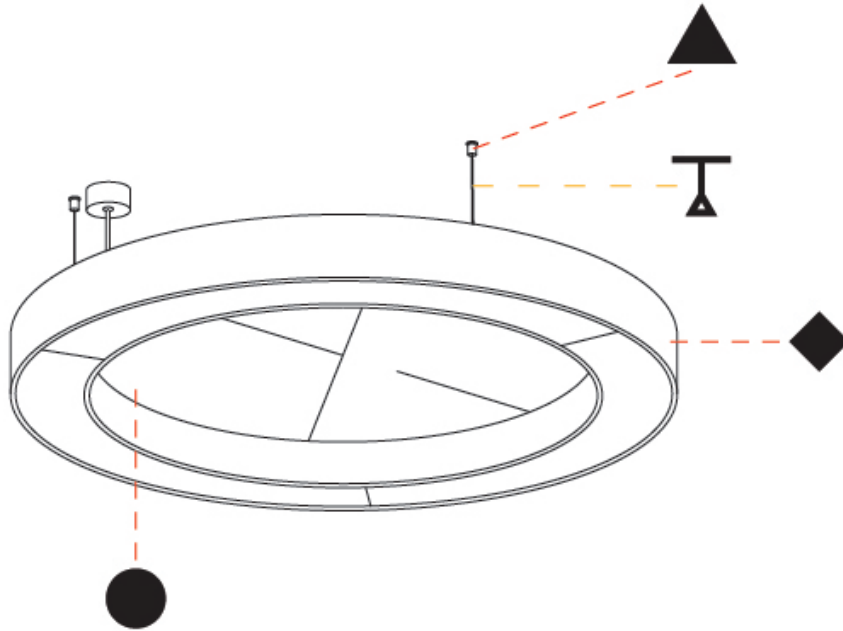

GLORIOUS ACOUSTIC SUSPENSION

A300720-

PROJECT

TYPE

SPECIFIER

QUANTITY

DATE

A